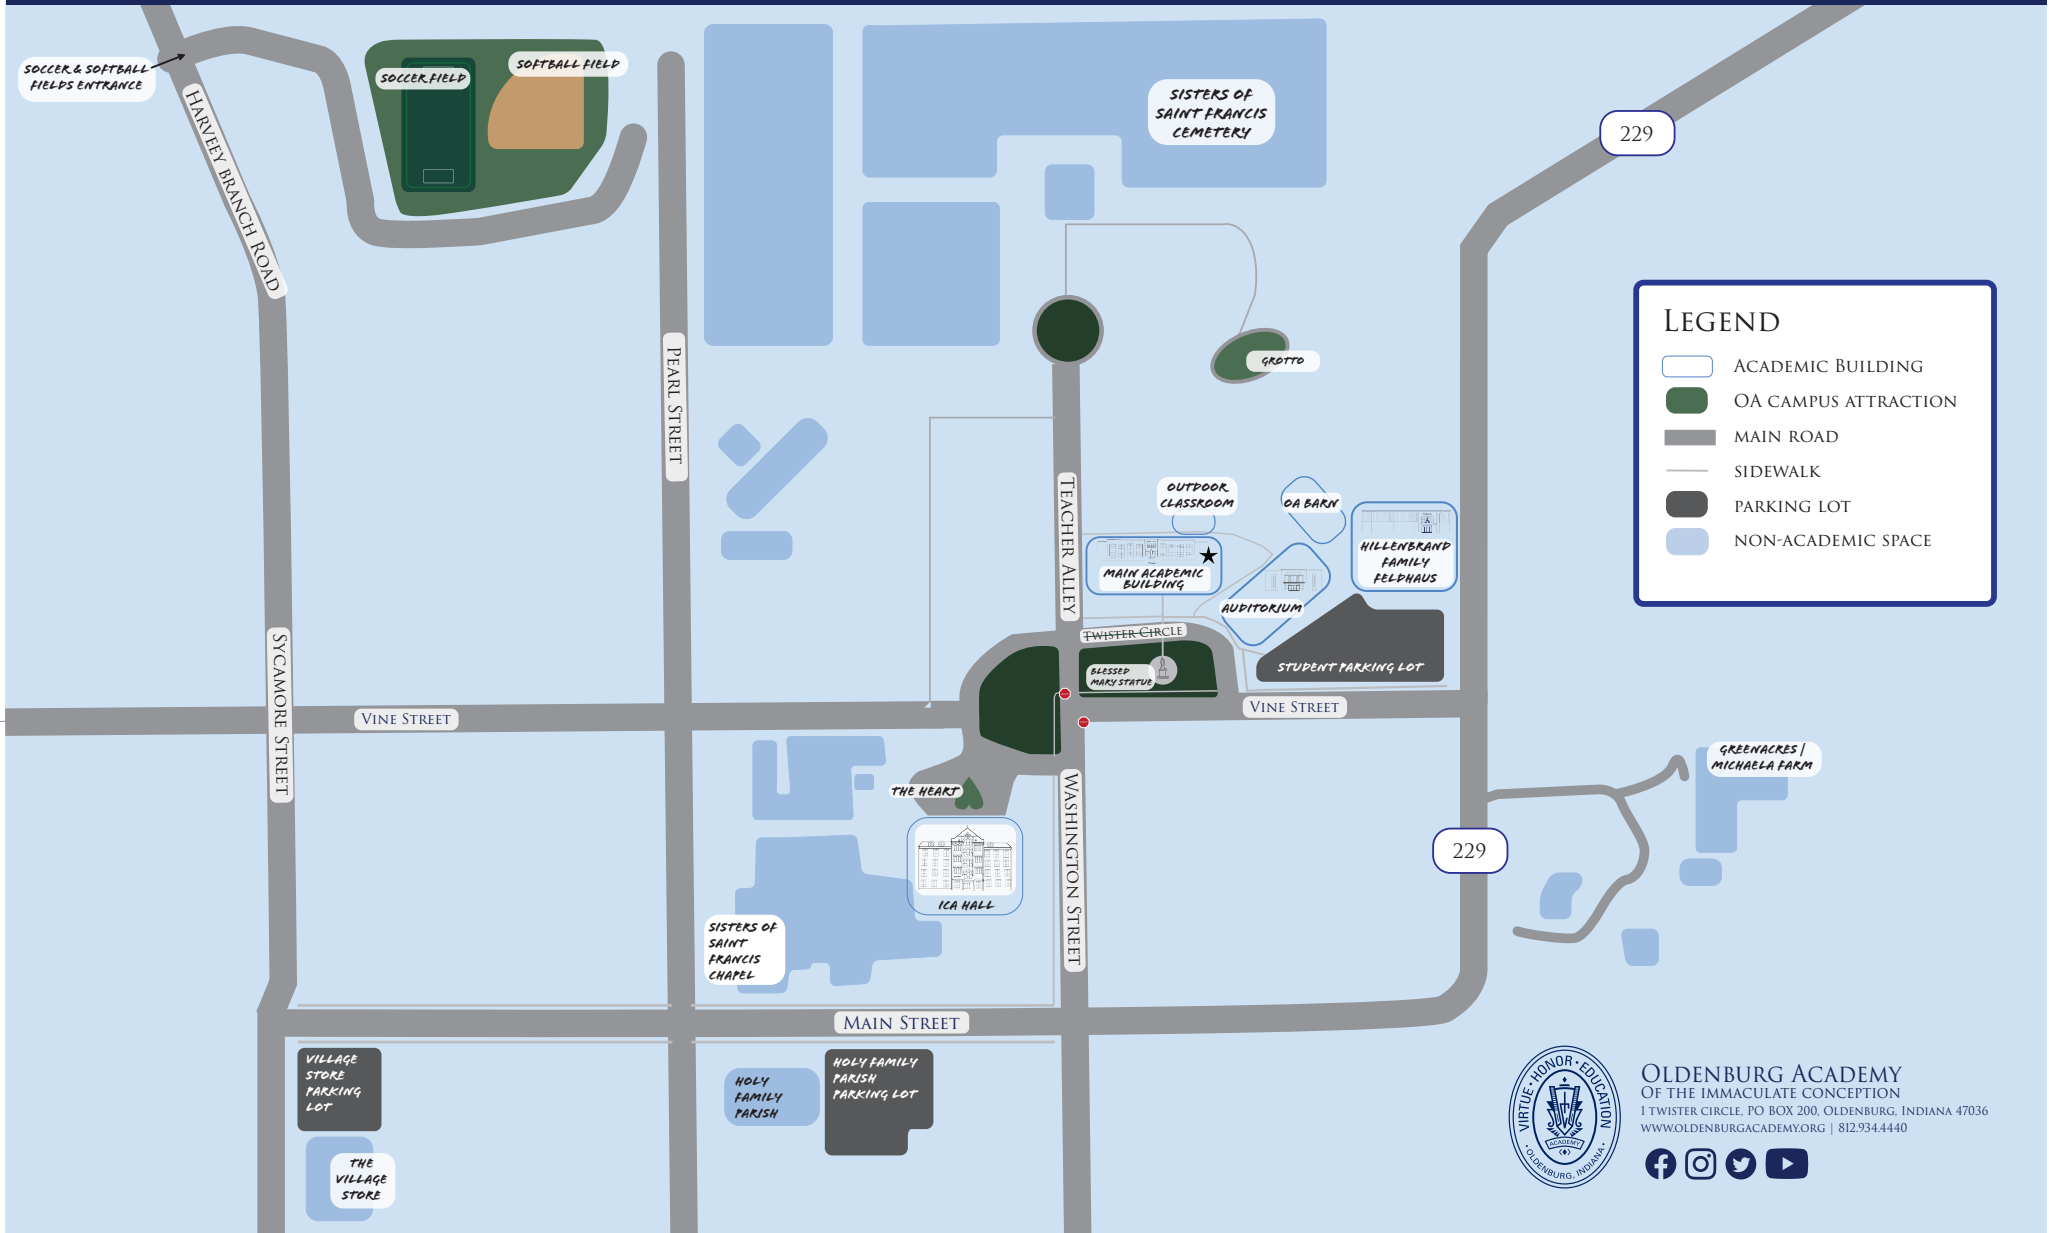

OLDENBURG ACADEMY OF THE IMMACULATE CONCEPTION

CAMPUS MAP

LEGEND

- ACADEMIC BUILDING
- OA CAMPUS ATTRACTION
- MAIN ROAD
- SIDEWALK
- PARKING LOT
- NON-ACADEMIC SPACE

OLDENBURG ACADEMY
 OF THE IMMACULATE CONCEPTION
 1 TWISTER CIRCLE, PO BOX 200, OLDENBURG, INDIANA 47036
 WWW.OLDENBURGACADEMY.ORG | 812.934.4440